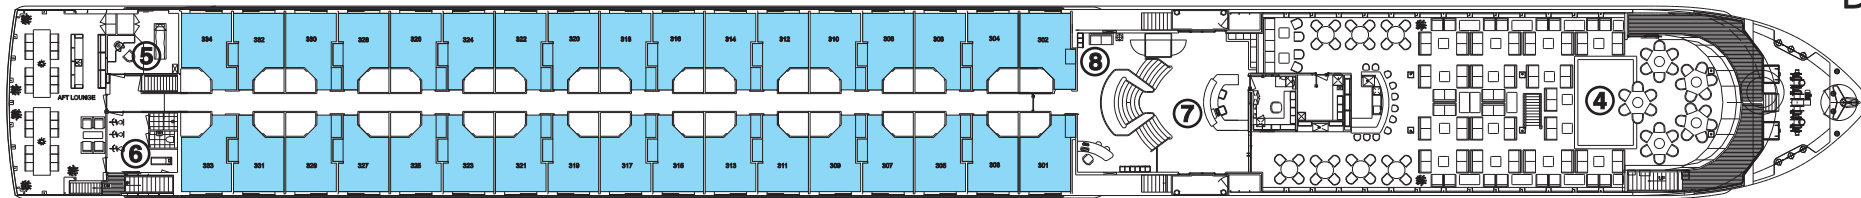

Sun Deck

Deck A

Deck B

Deck C

1 - Sonnen-Deck  
2 - Whirlpool  
3 - Restaurant

4 - Panorama Bar  
5 - Friseur  
6 - Fitness

7 - Reception  
8 - Bücherei

- 2 untere Betten
- 2 untere Betten
- 1 Kingsized 200/140 cm
- 2 untere, 1 oberes Bett

# MS Ariana