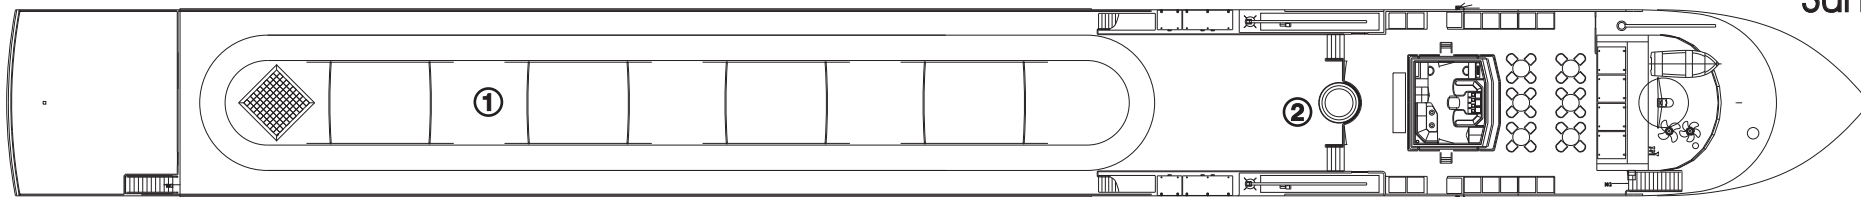

Sun Deck

Deck A

Deck B

Deck C

1 - Sonnen-Deck  
2 - Whirlpool  
3 - Restaurant

4 - Panorama Bar  
5 - Friseur  
6 - Fitness

7 - Reception  
8 - Bücherei

- 2 untere Betten
- 2 untere Betten
- 1 Kingsized 200/140 cm
- 2 untere, 1 oberes Bett