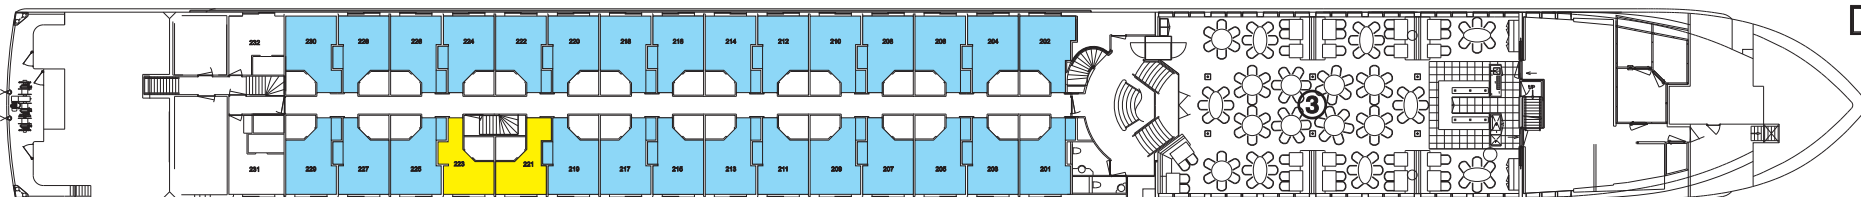

Sun Deck

Deck A

Deck B

Deck C

1 - Sonnen-Deck  
2 - Whirlpool  
3 - Restaurant

4 - Panorama Bar  
5 - Friseur  
6 - Fitness

7 - Reception  
8 - Bücherei

- 2 untere Betten
- 2 untere Betten
- 1 Kingsized 200/140 cm
- 2 untere, 1 oberes Bett